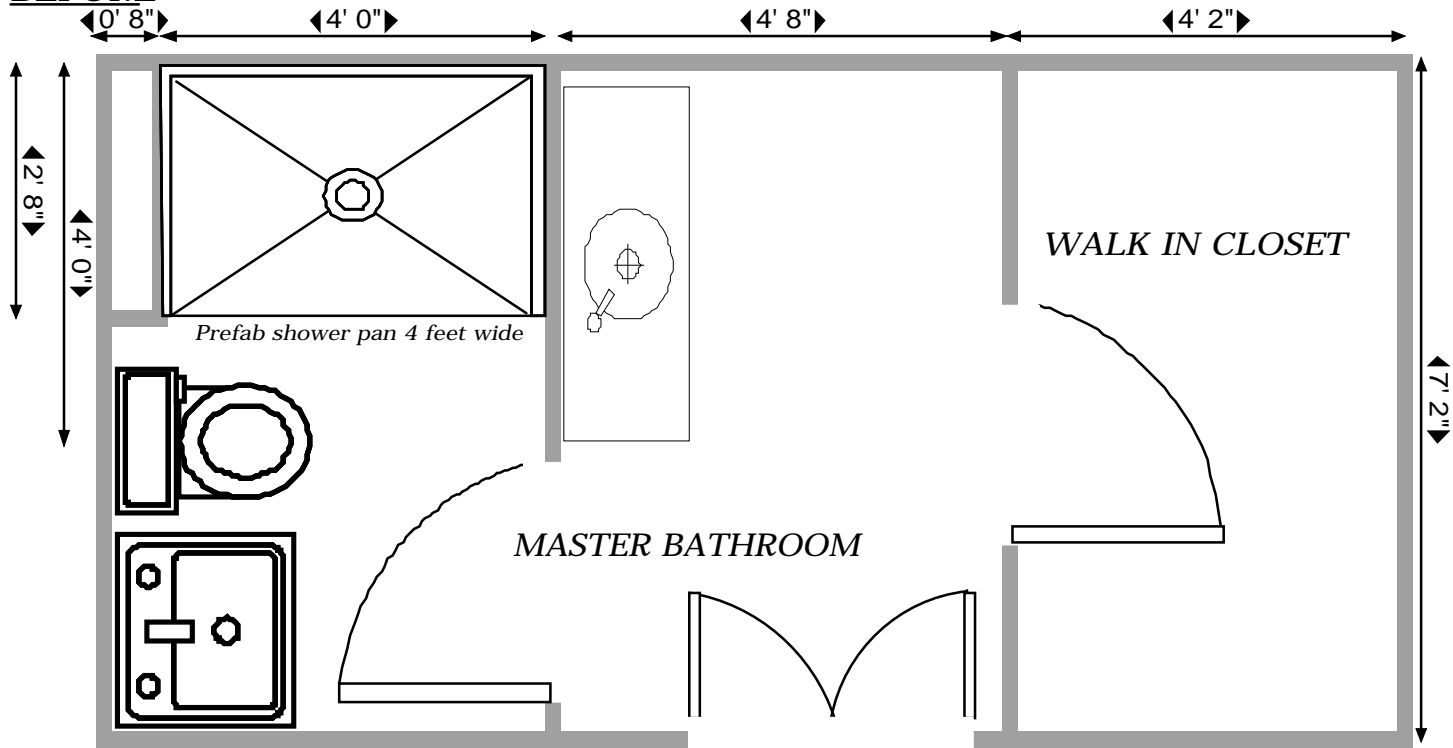

# BATHROOM REMODELING PROJECT

**BEFORE**

**AFTER**

Ceiling height: 8 feet