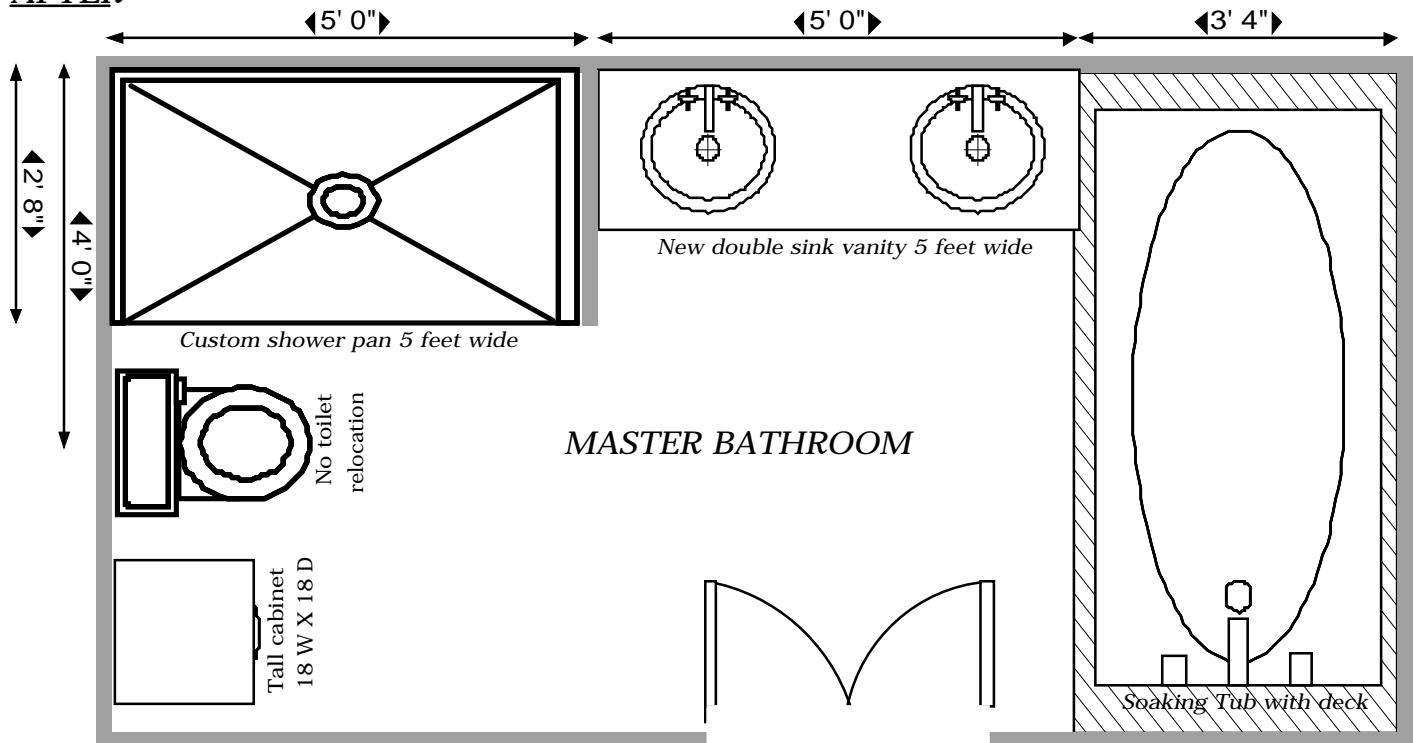

# BATHROOM REMODELING PROJECT

**BEFORE**

**AFTER**

Ceiling height: 8 feet